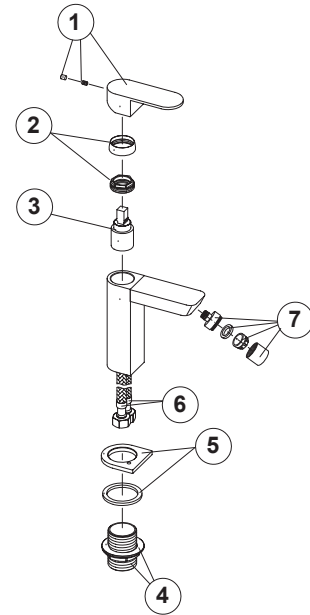

100126420 chrome

Single lever bidet mixer 3/8". Ø25 mm ceramic cartridge. Length of hoses 370 mm. Without pop-up waste set 1 1/4". "Plus" aerator. Flow rate 9 l/min. at 3 bar.

Spare parts

Versión: 1 : A00

POS.	SAP	ART.	RRP*
1	100129747	HANDLE HOTELS BASIN MIXER CHROME	-
2	100108398	nut + trim hotels basin mixer chrome	-
3	100129745	25 MM KEROX CART. WITHOUT DISTRIBUTOR	-
4	100108394	fixings hotels basin mixer chrome	-
5	100108393	base hotels basin mixer chrome	-
6	100129746	HOSE BASIN MIXER HOTELS	-
7	100108397	swivel with aerator HOTELS bide chrome	-

Versión: 2 : A01

POS.	SAP	ART.	RRP*
1	100129747	HANDLE HOTELS BASIN MIXER CHROME	-
2	100108398	nut + trim hotels basin mixer chrome	-
3	100129745	25 MM KEROX CART. WITHOUT DISTRIBUTOR	-
4	100108394	fixings hotels basin mixer chrome	-
5	100108393	base hotels basin mixer chrome	-
6	100129746	HOSE BASIN MIXER HOTELS	-
7	100108397	swivel with aerator HOTELS bide chrome	-