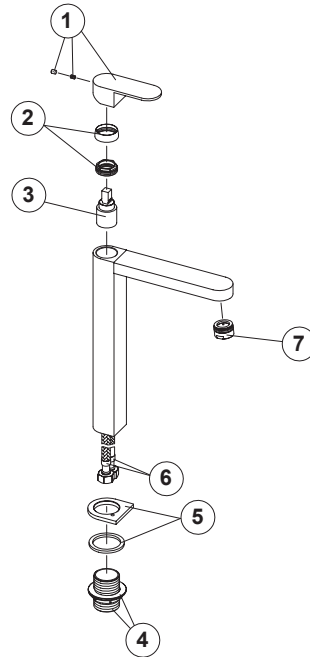

**100126422 chrome**

High spout single lever basin mixer 3/8". Ø25 mm ceramic cartridge. Length of hoses 400 mm. Without pop-up waste set 1 1/4". "Plus" aerator. Flow rate 5 l/min. at 3 bar.

## Spare parts

**Versión: 1 : A00**

POS.	SAP	ART.	RRP*
1	100129747	HANDLE HOTELS BASIN MIXER CHROME	-
2	100108398	nut + trim hotels basin mixer chrome	-
3	100129745	25 MM KEROX CART. WITHOUT DISTRIBUTOR	-
4	100108394	fixings hotels basin mixer chrome	-
5	100108393	base hotels basin mixer chrome	-
6	100113753	JUEGO DE LATIGUILLOS FINOS LARGOS	-
7	100072936	FLOW REGULATOR 5 L/MIN STANDARD AERATOR	-

**Versión: 2 : B01**

POS.	SAP	ART.	RRP*
1	100129747	HANDLE HOTELS BASIN MIXER CHROME	-
2	100108398	nut + trim hotels basin mixer chrome	-
3	100129745	25 MM KEROX CART. WITHOUT DISTRIBUTOR	-
4	100108394	fixings hotels basin mixer chrome	-
5	100108393	base hotels basin mixer chrome	-
6	100113753	JUEGO DE LATIGUILLOS FINOS LARGOS	-
7	100072936	FLOW REGULATOR 5 L/MIN STANDARD AERATOR	-