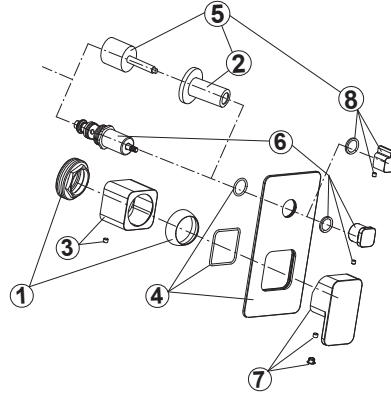

100140108 chrome

Single lever concealed bath shower mixer trim kit

Spare parts

POS.	SAP	ART.	RRP*
1	100108411	NUT + TRIM PROJECT LINE CHROME	-
2	100140686	SMART BOX VARIO DIVERTER TRIM	-
3	100170316	CARTRIDGE COVER LOUNGE CONCEALED CHR	-
4	100170335	PLATE LOUNGE CONC. B/S MIXER CHR	-
5	100170325	DIVERT. TRIM LOUNGE SMART BOX VARIO CHR	-
6	100155244	DIVERTER FORMA PROJECT LINE B/S CHR	-
7	100170324	HANDLE LOUNGE CONC. MIXER CHR	-