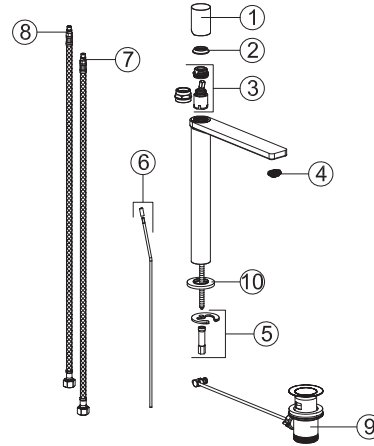

100143672 chrome

High Spout single lever basin mixer 3/8". Ø25 mm.ceramic cartridge. Length of hoses 462 mm. With pop-up waste set 1 1/4". "Plus" aerator. Cold-water opening. Flow rate 4,27 l/min. at 3 bar.

Spare parts

POS.	SAP	ART.	RRP*
1	100153423	FORMA HANDLE BASIN-BIDET-H.S.	-
2	100153397	FORMA FIXING KIT CARTR BASIN-BIDET-H.S.	-
3	100233640	CARTRIDGE AND NUT FORMA BASIN MIXER	-
4	100153386	FORMA AERATOR M24X1 BASIN-H.S.	-
5	100153384	FORMA FIXING KIT BASIN-BIDET-HIGH SPOUT	-
6	100153411	FORMA VERTICAL ROD BASIN-BIDET-H.S	-
7	100153446	FORMA FLEXIBLE HOSE COLD 700 H.S.	-
8	100153445	FORMA FLEXIBLE HOSE HOT 700 H.S.	-
9	100153389	FORMA POP UP WASTE HIGH SPOUT CR	-
10	100186341	BASE FOR FORMA BASIN/BIDET MIXER CHROME	-