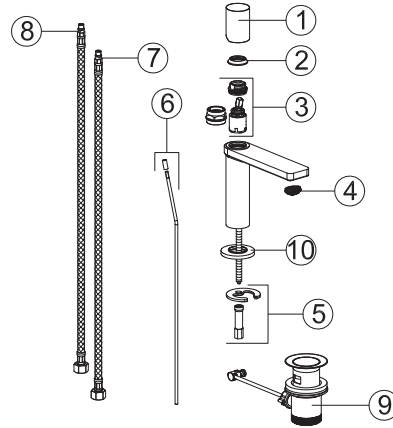

100143687 chrome

Single lever basin mixer 3/8". Ø25 mm. ceramic cartridge. Connection 3/8". Length of hoses 462 mm. With pop-up waste set 1 1/4". "Plus" aerator. Cold-water opening. Flow rate 4,27 l/min. at 3 bar.

Spare parts

POS.	SAP	ART.	RRP*
1	100153423	FORMA HANDLE BASIN-BIDET-H.S.	-
2	100153397	FORMA FIXING KIT CARTR BASIN-BIDET-H.S.	-
3	100233640	CARTRIDGE AND NUT FORMA BASIN MIXER	-
4	100153386	FORMA AERATOR M24X1 BASIN-H.S.	-
5	100153384	FORMA FIXING KIT BASIN-BIDET-HIGH SPOUT	-
6	100153411	FORMA VERTICAL ROD BASIN-BIDET-H.S	-
7	100153408	FORMA FLEXIBLE HOSE COLD BASIN-BIDET	-
8	100153385	FORMA FLEXIBLE HOSE HOT BASIN-BIDET	-
9	100153410	FORMA POP UP WASTE BASIN-BIDET CR	-
10	100186341	BASE FOR FORMA BASIN/BIDET MIXER CHROME	-