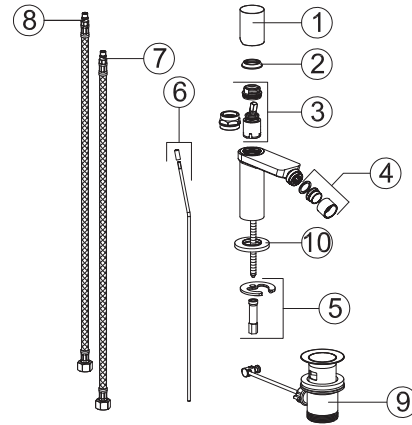

## 100143705 chrome

Single lever bidet mixer 3/8". Ø25 mm.ceramic cartridge. Length of hoses 487 mm. With pop-up waste set 1 1/4". "Plus" aerator. Cold-water opening. Flow rate 10,8 l/min. at 3 bar.

### Spare parts

POS.	SAP	ART.	RRP*
1	100153423	FORMA HANDLE BASIN-BIDET-H.S.	-
2	100153397	FORMA FIXING KIT CARTR BASIN-BIDET-H.S.	-
3	100233640	CARTRIDGE AND NUT FORMA BASIN MIXER	-
4	100153388	FORMA AERATOR M22X1 BIDET CR	-
5	100153384	FORMA FIXING KIT BASIN-BIDET-HIGH SPOUT	-
6	100153411	FORMA VERTICAL ROD BASIN-BIDET-H.S	-
7	100153408	FORMA FLEXIBLE HOSE COLD BASIN-BIDET	-
8	100153385	FORMA FLEXIBLE HOSE HOT BASIN-BIDET	-
9	100153410	FORMA POP UP WASTE BASIN-BIDET CR	-
10	100186341	BASE FOR FORMA BASIN/BIDET MIXER CHROME	-