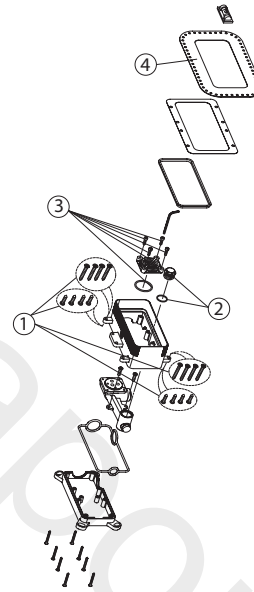

100144928

SMART BOX BASIN - Universal and quick installation for basin mixer. 1/2" connections. Possibility of vertical and horizontal installation.

Extension kit

OPTION	SAP	FINISH	DIMENSION
1	100153635	-	25 mm

Spare parts

Versión: 1 : A00

POS.	SAP	ART.	RRP*
1	100140683	SMART BOX FIXING KIT 8PCS.	-
2	100140905	SMART BOX 1/2" PLUG	-
3	100140934	SMARTBOX UNO/VARIO CARTRIDGE COVER	-
4	100155276	SMART BOX BASIN ISOLATION LAYER	-

Versión: 2 : A01

POS.	SAP	ART.	RRP*
1	100140683	SMART BOX FIXING KIT 8PCS.	-
2	100140905	SMART BOX 1/2" PLUG	-
3	100140934	SMARTBOX UNO/VARIO CARTRIDGE COVER	-
4	100155276	SMART BOX BASIN ISOLATION LAYER	-