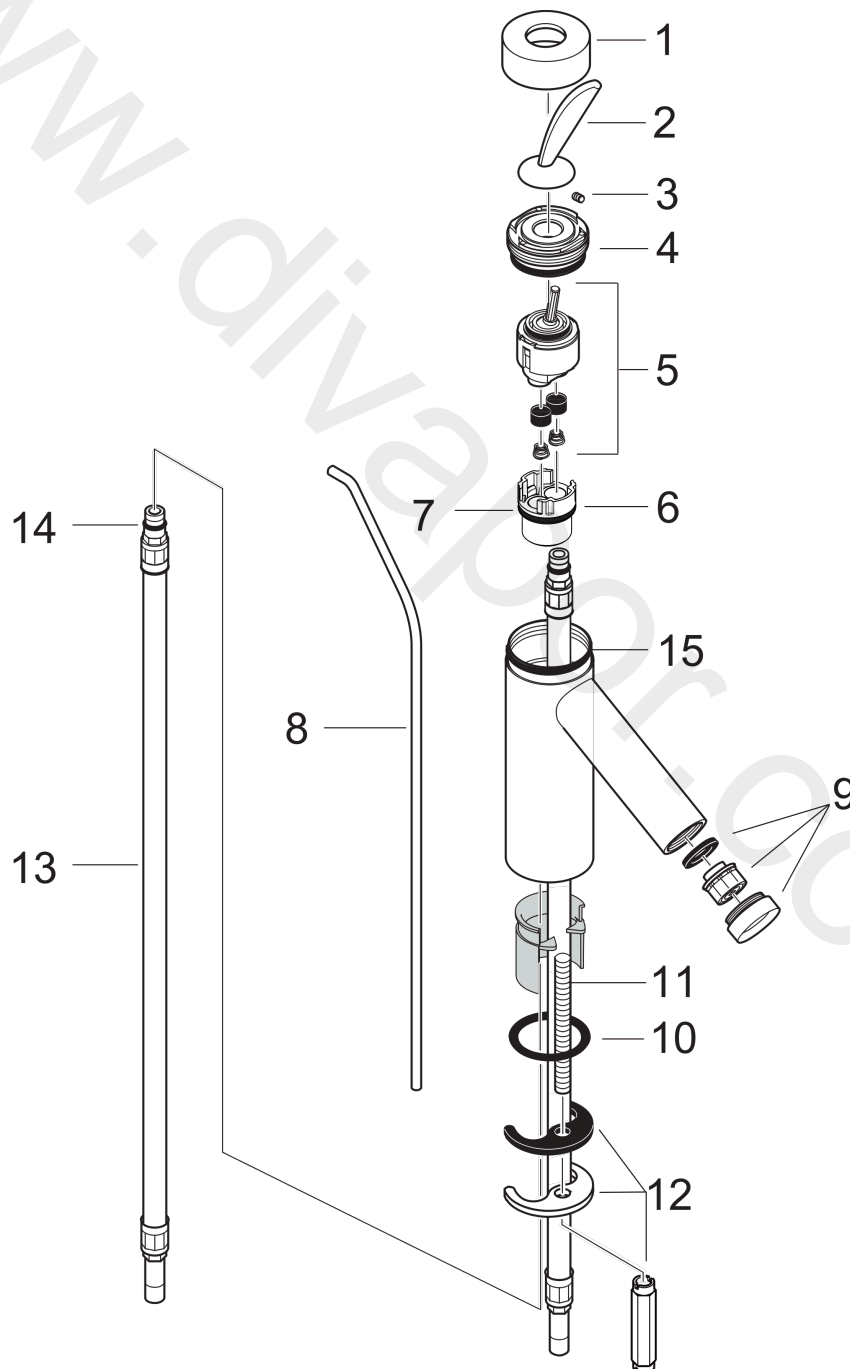

AXOR Starck Classic
Single lever basin mixer 60 for hand wash basins with pop-up waste set
Surfaces: Article Number: **10015000**

Exploded Drawing

Year of production: **01/10 - 09/10**

AXOR Starck Classic
Single lever basin mixer 60 for hand wash basins with pop-up waste set
 Surfaces: Article Number: **10015000**

Spare part list

Year of production: **01/10 - 09/10**

Pos.		Article Number	Price	PU
1	flange	96427000	£ 25,00	1
2	handle	10090000	£ 64,00	1
3	hollow set screw M4x6	97767000	£ 3,30	1
4	nut	97717000	£ 35,00	1
5	cartridge, assy	96339000	£ 79,00	1
6	O-ring 26x2	98147000	£ 3,30	1
7	adapter for cartridge	97396000	£ 16,10	1
8	pop up rod	94006000	£ 35,00	1
9	aerator M24x1 (5 l/min)	95379000	£ 43,00	1
10	O-ring 34x4	98155000	£ 3,30	1
11	screw M8 x 68	97736000	£ 6,10	1
12	fixing set	96016000	£ 35,00	1
13	connection hose 450 mm M8x0,75 G3/8	97206000	£ 35,00	1
14	O-ring 7x1,5	98422000	£ 3,30	1
15	O-ring 42x1,5	98171000	£ 3,30	1
a	lever arm 340mm (ball-Ø12mm)	96324000	£ 25,00	1
b	pop up waste	94139000	£ 96,00	1
c	service tool for disassembling the handle	92124000	£ 137,00	1