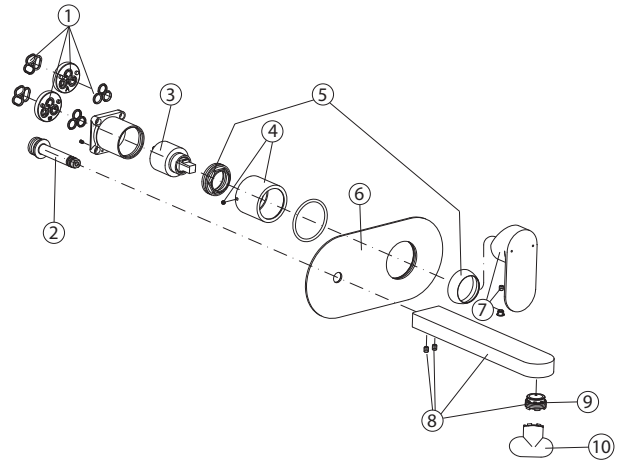

**100157417 chrome**

Single lever basin mixer trim kit. . Ø35 mm ceramic cartridge. Without pop up waste. Flow rate 5 L/min at 3 bar. Possibility of vertical and horizontal installation.

## Spare parts

POS.	SAP	ART.	RRP*
1	100155277	INSTALLATION DISKS SMART BOX BASIN	-
2	100155285	SPOUT CONNECTOR SMART BOX BASIN	-
3	100130677	CART.H.FLOW K35 WITHOUT DIST.& HOT LIMIT	-
4	100112836	CUBRE CART. REDONDO PROJECT LINE ENC. CR	-
5	100108411	NUT + TRIM PROJECT LINE CHROME	-
6	100189987	EXTERNAL PLATE TRIM BASIN MIXER CHR	-
7	100190004	HOTELS SING HANDLE BUILT IN BASIN MIX	-
8	100190016	HOTELS SPOUT BUILT IN BASIN MIXER	-
9	100072958	LIMITADOR 5L/M AIREADOR ENC.ESTANDAR	-
10	100081786	LLAVE AIREADOR ENCASTRADO ESTANDAR	-