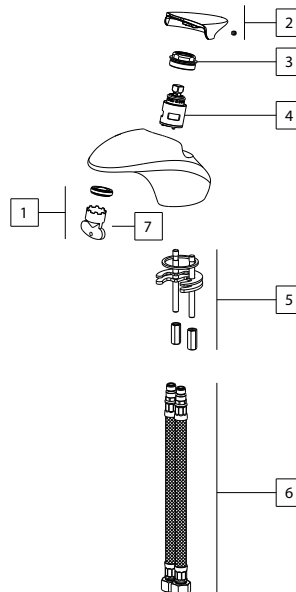

100181802 chrome

Single lever basin mixer 3/8". Ø25 mm. ceramic cartridge. Connection 3/8" and length of hoses 400 mm. "Plus" aerator. Flow rate 5 l/min. at 3 bar.

Spare parts

POS.	SAP	ART.	RRP*
1	100150413	FLOW REGULATOR 5 L/M # 1.5 GPM SLIM AIR	-
2	100189917	VITAE handle basin mixer chrome	-
3	100189807	nut VITAE basin mixer chrome	-
4	100189920	25 MM CARTRIDGE OPEN SIDE VITAE	-
5	100189954	VITAE FIXING KIT BASIN-BIDET	-
6	100189955	HOSES SET VITAE MIXER HOTELS	-
7	100087641	LLAVE AIREADOR ENCASTRADO INTERM. JR	-