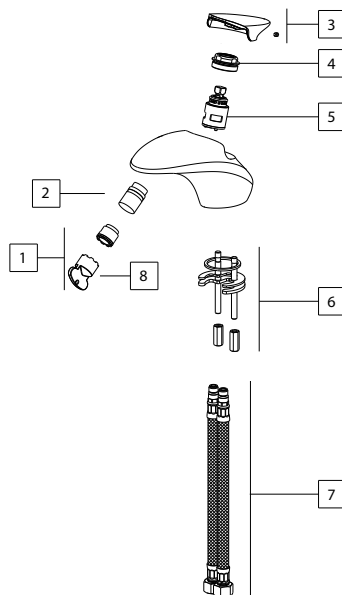

100181804 chrome

Single lever bidet mixer 3/8". Ø25 mm.ceramic cartridge. Connection 3/8" and length of hoses 400 mm. "Plus" aerator. Flow rate 7.5 l/min. at 3 bar.

Spare parts

POS.	SAP	ART.	RRP*
1	100189961	AERATOR+KEY VITAE BIDET MIXER	-
2	100189960	swivel VITAE bidet mixer CHROME	-
3	100189917	VITAE handle basin mixer chrome	-
4	100189807	nut VITAE basin mixer chrome	-
5	100189920	25 MM CARTRIDGE OPEN SIDE VITAE	-
6	100189954	VITAE FIXING KIT BASIN-BIDET	-
7	100189955	HOSES SET VITAE MIXER HOTELS	-
8	100081787	LLAVE AIREADOR ENCASTRADO INTERMEDIO	-