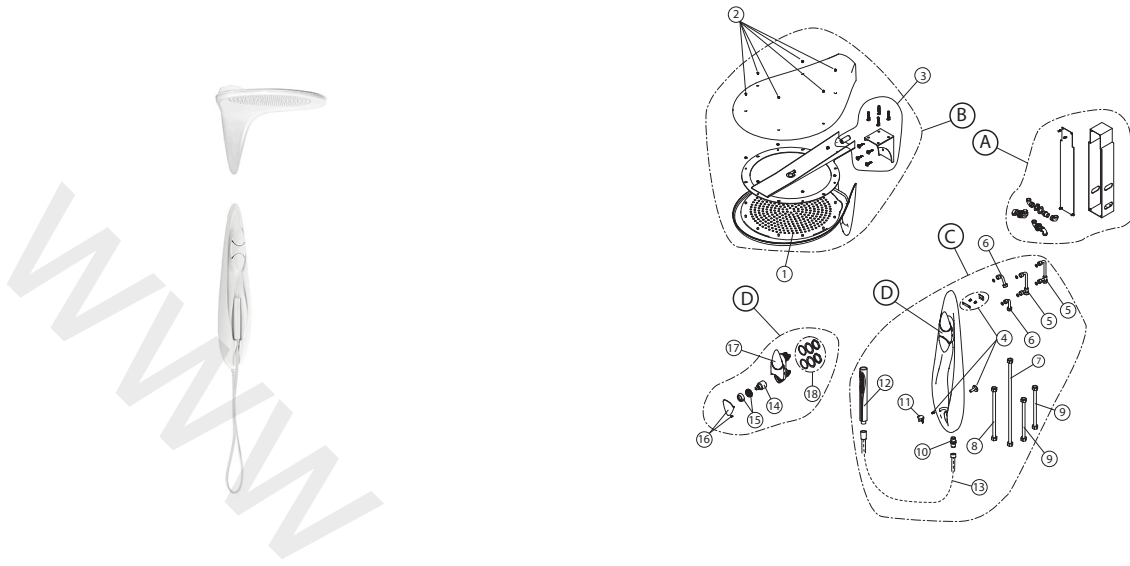

**100184605 white**

Shower column with headshower. Includes mixer and handshower with support

Spare parts

POS.	SAP	ART.	RRP*
1	100212021	REP NOZZLES VITAE SHOWER HEAD	-
2	100211987	SCREWS TOP PLATE VITAE SHO HEAD VITAE	-
3	100212012	FIXATION KIT FOR VITAE SHOWER HEAD	-
4	100212013	FIX KIT EXT BODY VITAE SHOWER COLUMN	-
5	100212022	RIGID TUBE WATER INLET VITAE SH COLUMN	-
6	100211988	RIGID TUBE WATER OUTLET VITAE SH COLUMN	-
7	100212014	HOSE 500 MM VITAE COLUMN SHOWER	-
8	100212023	HOSE 300 MM VITAE COLUMN SHOWER	-
9	100211978	HOSE 240 MM VITAE COLUMN SHOWER	-
10	100212030	FLEX HOSE CONECTOR VITAE SHOWER COLUMN	-
11	100212040	HAND SHOWER HOLDER WHITE VITAE COLUMN	-
12	100188550	REP. WHITE HANDSHO VITAE BATHTUB/COLUMN	-
13	100137873	150CM FL SHOW.HOSE PVC TWIST FREE WHITE	-
14	100199849	REP. ONE CARTRIDGE VITAE BATHTUB MIXER	-
15	100200682	REP NUT+TRIM HANDLE VITAE BATHT MIX W	-
16	100214489	REP HAND HANDLE VITAE COLUMN MIXER WH.	-
17	100214488	REP SHOWER HEAD HANDLE VITAE COL MIX WH.	-
18	100199885	REP. FIXATION + JOINT VITAE BATHT MIXER	-