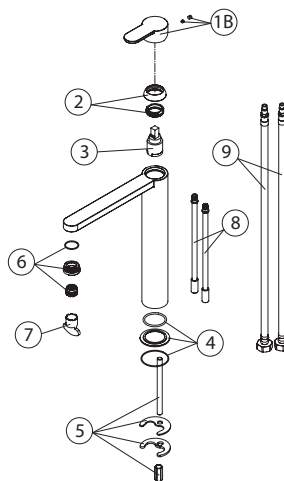

## 100184744 chrome

High spout single lever basin mixer with. Ø25 mm ceramic cartridge 500mm hoses 3/8" . Flow rate is 5 l/min at 3 bar

### Spare parts

#### Versión: 1 : A00

POS.	SAP	ART.	RRP*
1	100202291	TONO BASIN/BIDET/H.SPOUT STANDARD HANDLE	-
2	100202313	TONO HIGH SPOUT MIXER CARTRIDGE COVER	-
3	100129745	25 MM KEROX CART. WITHOUT DISTRIBUTOR	-
4	100202274	TONO BASIN-BIDET MIXER BASE TRIM	-
5	100202277	TONO HIGH SPOUT MIXER FIXINGS	-
6	100202288	CASQUILLO AIREAD MONTONO LAV/CAÑO ALTO C	-
7	100202276	TONO BAS/BIDET/H.SPOUT/SSQ./RD.AERE KEY	-
8	100202310	TONO H.SPOUT INLET COPPER PIPES TONO	-
9	100113753	JUEGO DE LATIGUILLOS FINOS LARGOS	-
10	100226820	TONO HIGH SPOUT AERATOR KEY	-

#### Versión: 2 : B01

POS.	SAP	ART.	RRP*
1	100202291	TONO BASIN/BIDET/H.SPOUT STANDARD HANDLE	-
2	100236410	TONO BASIN MIXER CARTRIDGE COVER B CHR	-
3	100129745	25 MM KEROX CART. WITHOUT DISTRIBUTOR	-
4	100236430	TONO BASIN-BIDET MIXER BASE TRIM B CHR	-
5	100236450	TONO BASIN MIXER FIXINGS B	-
6	100236401	TONO BASIN MIXER CAP+AERATOR B CHR	-
7	100202276	TONO BAS/BIDET/H.SPOUT/SSQ./RD.AERE KEY	-
9	100236421	HOSES TONO HIGH SPOUT BASIN MIXER	-