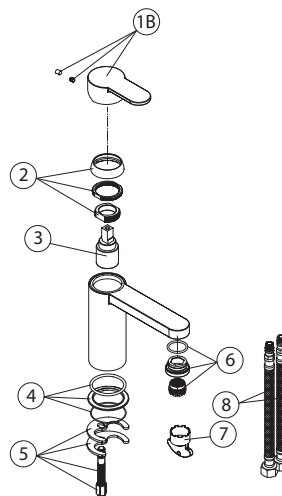

100184751 chrome

Single lever basin mixer with Ø25 mm ceramic cartridge and 500mm hoses 3/8" . Flow rate is 5 l/min at 3 bar

Spare parts

Versión: 1 : A00

POS.	SAP	ART.	RRP*
1	100202291	TONO BASIN/BIDET/H.SPOUT STANDARD HANDLE	-
2	100202292	TONO BASIN MIXER CARTRIDGE COVER	-
3	100129745	25 MM KEROX CART. WITHOUT DISTRIBUTOR	-
4	100202274	TONO BASIN-BIDET MIXER BASE TRIM	-
5	100202286	TONO BASIN MIXER FIXINGS	-
6	100202302	TONO BASIN MIXER CAP+AERATOR	-
7	100202276	TONO BAS/BIDET/H.SPOUT/SSQ./RD.AERE KEY	-
8	100049578	PAIR OF STANDARD HOSES FOR HIGH SPOUT BM	-

Versión: 2 : B01

POS.	SAP	ART.	RRP*
1	100202291	TONO BASIN/BIDET/H.SPOUT STANDARD HANDLE	-
2	100236400	TONO BASIN/BIDET/HIGH RIB HANDLE B CHR	-
3	100129745	25 MM KEROX CART. WITHOUT DISTRIBUTOR	-
4	100236430	TONO BASIN-BIDET MIXER BASE TRIM B CHR	-
5	100236450	TONO BASIN MIXER FIXINGS B	-
6	100236401	TONO BASIN MIXER CAP+AERATOR B CHR	-
7	100202276	TONO BAS/BIDET/H.SPOUT/SSQ./RD.AERE KEY	-
8	100236420	HOSES TONO BASIN/BIDET MIXER	-

Versión: 3 : B20

POS.	SAP	ART.	RRP*
1	100202291	TONO BASIN/BIDET/H.SPOUT STANDARD HANDLE	-
2	100236400	TONO BASIN/BIDET/HIGH RIB HANDLE B CHR	-
3	100129745	25 MM KEROX CART. WITHOUT DISTRIBUTOR	-
4	100236430	TONO BASIN-BIDET MIXER BASE TRIM B CHR	-
5	100236450	TONO BASIN MIXER FIXINGS B	-
6	100236401	TONO BASIN MIXER CAP+AERATOR B CHR	-
7	100202276	TONO BAS/BIDET/H.SPOUT/SSQ./RD.AERE KEY	-
8	100236420	HOSES TONO BASIN/BIDET MIXER	-