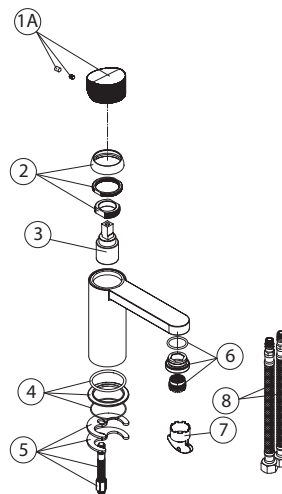

## 100184752 chrome

Basin mixer with rib handle and Ø25 mm ceramic cartridge 500mm hoses 3/8" . Flow rate is 5 l/min at 3 bar

### Spare parts

#### Versión: 1 : A00

POS.	SAP	ART.	RRP*
1	100202287	TONO BASIN/BIDET/H.SPOUT RIB HANDLE	-
2	100202292	TONO BASIN MIXER CARTRIDGE COVER	-
3	100129745	25 MM KEROX CART. WITHOUT DISTRIBUTOR	-
4	100202274	TONO BASIN-BIDET MIXER BASE TRIM	-
5	100202286	TONO BASIN MIXER FIXINGS	-
6	100202302	TONO BASIN MIXER CAP+AERATOR	-
7	100202276	TONO BAS/BIDET/H.SPOUT/SSQ./RD.AERE KEY	-
8	100049578	PAIR OF STANDARD HOSES FOR HIGH SPOUT BM	-
9	100226820	TONO HIGH SPOUT AERATOR KEY	-

#### Versión: 2 : B01

POS.	SAP	ART.	RRP*
1	100236400	TONO BASIN/BIDET/HIGH RIB HANDLE B CHR	-
2	100236410	TONO BASIN MIXER CARTRIDGE COVER B CHR	-
3	100129745	25 MM KEROX CART. WITHOUT DISTRIBUTOR	-
4	100236430	TONO BASIN-BIDET MIXER BASE TRIM B CHR	-
5	100236450	TONO BASIN MIXER FIXINGS B	-
6	100236401	TONO BASIN MIXER CAP+AERATOR B CHR	-
7	100202276	TONO BAS/BIDET/H.SPOUT/SSQ./RD.AERE KEY	-
8	100236420	HOSES TONO BASIN/BIDET MIXER	-