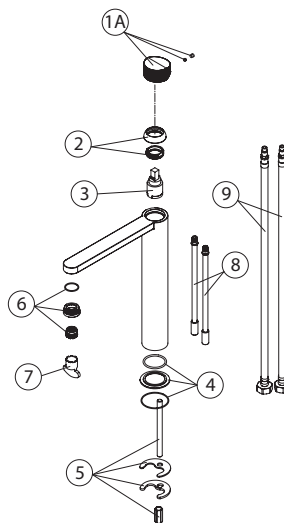

## 100184753 chrome

High spout basin mixer with rib handle . Ø25 mm ceramic cartridge 500mm hoses 3/8" . Flow rate is 5 l/min at 3 bar

### Spare parts

#### Versión: 1 : A00

POS.	SAP	ART.	RRP*
1	100202287	TONO BASIN/BIDET/H.SPOUT RIB HANDLE	-
2	100202313	TONO HIGH SPOUT MIXER CARTRIDGE COVER	-
3	100129745	25 MM KEROX CART. WITHOUT DISTRIBUTOR	-
4	100202274	TONO BASIN-BIDET MIXER BASE TRIM	-
5	100202277	TONO HIGH SPOUT MIXER FIXINGS	-
6	100202288	CASQUILLO AIREAD MONTONO LAV/CAÑO ALTO C	-
7	100202276	TONO BAS/BIDET/H.SPOUT/SSQ./RD.AERE KEY	-
8	100202310	TONO H.SPOUT INLET COPPER PIPES TONO	-
9	100113753	JUEGO DE LATIGUILLOS FINOS LARGOS	-
10	100226820	TONO HIGH SPOUT AERATOR KEY	-

#### Versión: 2 : B01

POS.	SAP	ART.	RRP*
1	100236400	TONO BASIN/BIDET/HIGH RIB HANDLE B CHR	-
2	100236410	TONO BASIN MIXER CARTRIDGE COVER B CHR	-
3	100129745	25 MM KEROX CART. WITHOUT DISTRIBUTOR	-
4	100236430	TONO BASIN-BIDET MIXER BASE TRIM B CHR	-
5	100236450	TONO BASIN MIXER FIXINGS B	-
6	100236401	TONO BASIN MIXER CAP+AERATOR B CHR	-
7	100202276	TONO BAS/BIDET/H.SPOUT/SSQ./RD.AERE KEY	-
9	100236421	HOSES TONO HIGH SPOUT BASIN MIXER	-