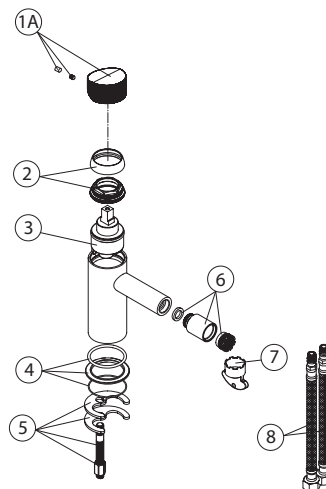

100184756 chrome

Single lever bidet mixer with Ø35 mm ceramic cartridge 400mm hoses 3/8" . Flow rate is 5 l/min at 3 bar

Spare parts

Versión: 1 : A00

| POS. | SAP | ART. | RRP* |
|------|-----------|---|------|
| 1 | 100202287 | TONO BASIN/BIDET/H.SPOUT RIB HANDLE | - |
| 2 | 100202293 | TONO BIDET MIXER CARTRIDGE COVER | - |
| 3 | 100202303 | TONO BIDET MIXER 35MM CARTRIDGE | - |
| 4 | 100202274 | TONO BASIN-BIDET MIXER BASE TRIM | - |
| 5 | 100202312 | TONO BIDET MIXER FIXINGS | - |
| 6 | 100202305 | TONO BIDET MIXER CAP+AERATOR | - |
| 7 | 100202276 | TONO BAS/BIDET/H.SPOUT/SSQ./RD.AERE KEY | - |
| 8 | 100044109 | PAIR STANDARD HOSES | - |

Versión: 2 : B01

| POS. | SAP | ART. | RRP* |
|------|-----------|---|------|
| 1 | 100236400 | TONO BASIN/BIDET/HIGH RIB HANDLE B CHR | - |
| 2 | 100236440 | TONO BIDET MIXER CARTRIDGE COVER B CHR | - |
| 3 | 100236411 | 25MM CARTRIDGE TONO BIDET B | - |
| 4 | 100236430 | TONO BASIN-BIDET MIXER BASE TRIM B CHR | - |
| 5 | 100236450 | TONO BASIN MIXER FIXINGS B | - |
| 6 | 100236402 | TONO BIDET MIXER CAP+AERATOR B CHR | - |
| 7 | 100202276 | TONO BAS/BIDET/H.SPOUT/SSQ./RD.AERE KEY | - |
| 8 | 100236420 | HOSES TONO BASIN/BIDET MIXER | - |