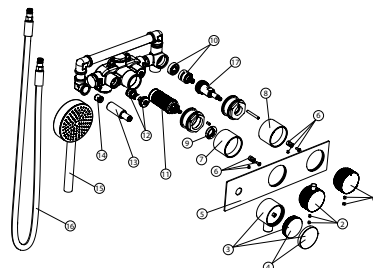

100184779 chrome

External part for thermostatic set. includes water supply and magnetic support. Includes handshower and flexible hose.

Spare parts

Versión: 1 : A00

POS.	SAP	ART.	RRP*
1	100210468	REP.INVERSOR TERM TONO CROMO	-
2	100210521	REP. MANETA TERM. TONO CROMO	-
3	100210514	REP HAND SHOWER HOLDER THERM TONO CHR	-
4	100210509	REP RUBBER HAND SH HOLDER THERM TONO CHR	-
5	100211959	WALL PLATE TONO THERM. CHR	-
6	100211972	FIXING PARTS FOR TONO THERM. HANDLE	-
7	100211973	TEMPERATURE TRIM TONO THERM. CHR	-
8	100212005	DIVERTER TRIM TONO THERM. CHR	-
9	100046424	ANILLO LIMIT.TEMP.TERM.BASIC	-
10	100212006	DIVERTER CARTRIDGE 2 WAYS SOFT	-
11	100212004	THERM. CARTRIDGE TONO	-
12	100060455	FILTRO TERMOST. ENC. BASIC	-
13	100212001	NUT FOR WATER OUTLER TONO THERM.	-
14	100211958	CHECK VALVE TONO THERM.	-
15	100184791	TONO HANDSHOWER 100MM CHROME	-
16	100202330	TONO F.MOUNT/THERM. 1,5M FLEX HOSE	-
17	100060452	TUERCA PARA INVERSOR TERMOSTATICA 2/3 SA	-

Versión: 2 : B01

POS.	SAP	ART.	RRP*
1	100210468	REP.INVERSOR TERM TONO CROMO	-

2	100210521	REP. MANETA TERM. TONO CROMO	-
3	100210514	REP HAND SHOWER HOLDER THERM TONO CHR	-
4	100210509	REP RUBBER HAND SH HOLDER THERM TONO CHR	-
5	100211959	WALL PLATE TONO THERM. CHR	-
7	100211973	TEMPERATURE TRIM TONO THERM. CHR	-
8	100212005	DIVERTER TRIM TONO THERM. CHR	-
9	100046424	ANILLO LIMIT.TEMP.TERM.BASIC	-
10	100212006	DIVERTER CARTRIDGE 2 WAYS SOFT	-
11	100212004	THERM. CARTRIDGE TONO	-
12	100060455	FILTRO TERMOST. ENC. BASIC	-
13	100212001	NUT FOR WATER OUTLER TONO THERM.	-
14	100211958	CHECK VALVE TONO THERM.	-
15	100184791	TONO HANDSHOWER 100MM CHROME	-
16	100202330	TONO F.MOUNT/THERM. 1,5M FLEX HOSE	-
17	100060452	TUERCA PARA INVERSOR TERMOSTATICA 2/3 SA	-