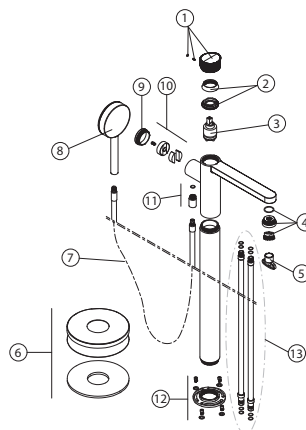

## 100184792 chrome

Floor mounted single lever bath mixer with magnetic support for handshower 100184791. Ø40 mm Noken Tri-Control ceramic cartridge and built-in diverter.

### Spare parts

POS.	SAP	ART.	RRP*
1	100202315	TONO FLOOR MOUNTED MIXER RIB HANDLE	-
2	100202316	TONO FLOOR MOUNTED MIXER CARTRIDGE COVER	-
3	100202320	TONO FLOOR MOUNT. MIXER 40MM CARTRIDGE	-
4	100202279	TONO FLOOR MOUNTED MIXER CAP+AERATOR	-
5	100202317	TONO FLOOR MOUNTED AERATOR KEY	-
6	100202306	TONO FLOOR MOUNTED BASE TRIM	-
7	100202330	TONO F.MOUNT/THERM. 1,5M FLEX HOSE	-
8	100184791	TONO HANDSHOWER 100MM CHROME	-
9	100202342	TONO THERMOST. RUBBER PAD SUPPORT	-
10	100202331	TONO F.MOUNT. MAGNETIC SUPPORT MECHANISM	-
11	100202340	TONO F.MOUNTED SUPPLY ELBOW	-
12	100202321	TONO FLOOR MOUNTED FIXINGS	-
13	100267534	REP. TUBOS RIGIDOS INT TONO PAV	-