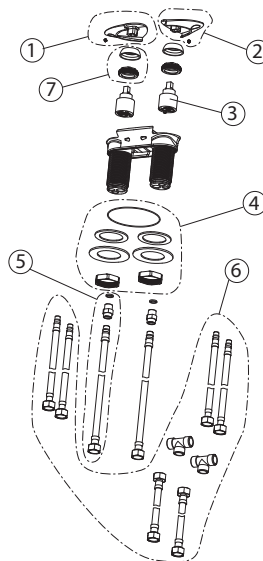

100188524 white

Deck-mount tub bath/shower mixer, Ø35mm ceramic cartridge and 1/2 " connections.

Spare parts

POS.	SAP	ART.	RRP*
1	100200601	REP CASCAD HAND VITAE BATHTUB MIX WHITE	-
2	100200588	REP HANDSH HAND VITAE BATHTUB MIX WHITE	-
3	100199849	REP. ONE CARTRIDGE VITAE BATHTUB MIXER	-
4	100199885	REP. FIXATION + JOINT VITAE BATHT MIXER	-
5	100199846	REP. HOSE TO CASCADE VITAE BATHTUB	-
6	100199891	REP. HOSES TO MIXER VITAE BATHTUB MIXER	-
7	100200682	REP NUT+TRIM HANDLE VITAE BATHT MIX W	-