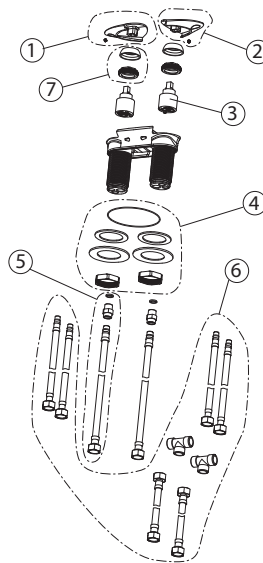

100188525 chrome

Deck-mount tub bath/shower mixer, Ø35mm ceramic cartridge and 1/2 " connections.

Spare parts

POS.	SAP	ART.	RRP*
1	100199847	REP. CASCADE HANDLE VITAE BATHTUB MIXER	-
2	100199865	REP. HANDSH. HANDLE VITAE BATHTUB MIXER	-
3	100199849	REP. ONE CARTRIDGE VITAE BATHTUB MIXER	-
4	100199885	REP. FIXATION + JOINT VITAE BATHT MIXER	-
5	100199846	REP. HOSE TO CASCADE VITAE BATHTUB	-
6	100199891	REP. HOSES TO MIXER VITAE BATHTUB MIXER	-
7	100200654	REP NUT+TRIM HANDLE VITAE BATHT MIX CR	-