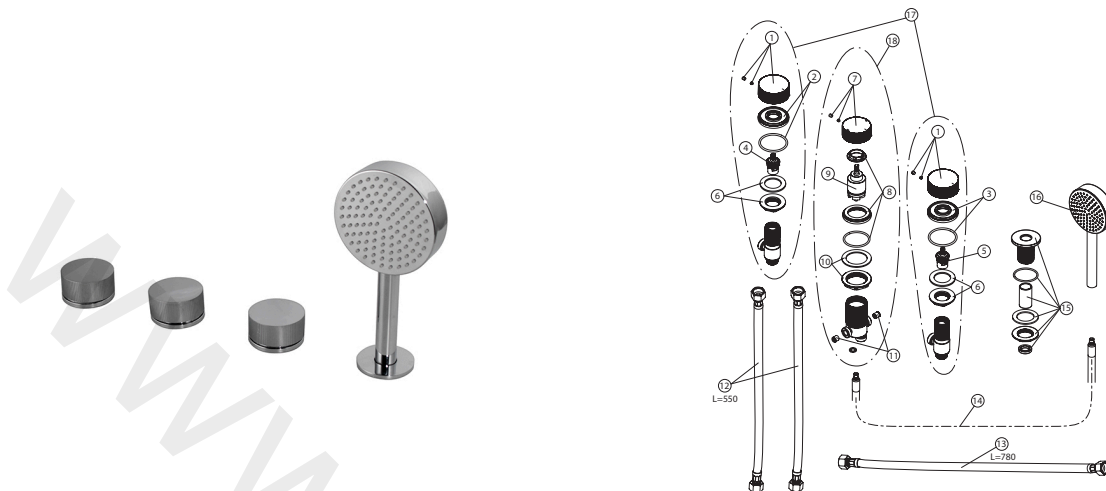

100190247 chrome

4 hole deck mounted bath set 1/2". Includes bath valves, diverter, handshower and holder

Spare parts

POS.	SAP	ART.	RRP*
1	100206165	RIB VALVE HANDLE FOR TONO BATHTUB FAUCET	-
2	100206354	RED MARK TRIM FOR TONO BATHTUB FAUCET	-
3	100206156	BLUE MARK TRIM FOR TONO BATHTUB FAUCET	-
4	100206157	CERAMIC HOT VALVE FOR TONO BATHTUB FAUC.	-
5	100206166	CERAMIC COLD VALVE TONO BATHTUB FAUCET	-
6	100206158	FIXINGS FOR TONO BATHTUB VALVES	-
7	100206355	DIVERT. RIB HANDLE FOR TONO BATHTUB FAU.	-
8	100206167	DIVERTER TRIM FOR TONO BATHTUB FAUCET	-
9	100206159	DIVERTER CARTRID.FOR TONO BATHTUB FAUCET	-
10	100206360	FIXINGS FOR TONO BATHTUB DIVERTER	-
11	100206356	CHECK VALVES FOR TONO BATHTUB FAUCET	-
12	100206361	550MM FLEXIBLES FOR TONO BATHTUB FAU.	-
13	100206177	780MM FLEXIBLE FOR TONO BATHTUB FAU.	-
14	100206178	1,75M HOSE FOR TONO BATHTUB FAU.	-
15	100206357	HANDSHOWER HOLDER FOR TONO BATHTUB FAUC	-
16	100184791	TONO HANDSHOWER 100MM CHROME	-
17	100184770	TONO DECKMO BATH STOP VALV HOT/COLD CR	-
18	100184784	TONO BATH VALVES DIVERTER CHROME	-