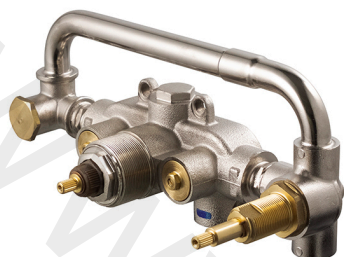

100190368

Thermostatic valve 2 ways. Order trim separately.

Extension kit

OPTION	SAP	FINISH	DIMENSION
1	100234174	-	25 mm

Spare parts

POS.	SAP	ART.	RRP*
1	100210468	REP.INVERSOR TERM TONO CROMO	-
2	100210521	REP. MANETA TERM. TONO CROMO	-
4	100210509	REP RUBBER HAND SH HOLDER THERM TONO CHR	-
5	100211959	WALL PLATE TONO THERM. CHR	-
6	100211972	FIXING PARTS FOR TONO THERM. HANDLE	-
7	100211973	TEMPERATURE TRIM TONO THERM. CHR	-
8	100212005	DIVERTER TRIM TONO THERM. CHR	-
9	100046424	ANILLO LIMIT.TEMP.TERM.BASIC	-
10	100212006	DIVERTER CARTRIDGE 2 WAYS SOFT	-
11	100212004	THERM. CARTRIDGE TONO	-
12	100060455	FILTRO TERMOST. ENC. BASIC	-
13	100212001	NUT FOR WATER OUTLER TONO THERM.	-
14	100211958	CHECK VALVE TONO THERM.	-
15	100184791	TONO HANDSHOWER 100MM CHROME	-
16	100202330	TONO F.MOUNT/THERM. 1,5M FLEX HOSE	-
17	100060452	TUERCA PARA INVERSOR TERMOSTATICA 2/3 SA	-