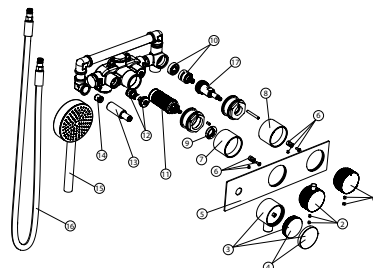

100190368

Thermostatic valve 2 ways. Order trim separately.

Extension kit

OPTION	SAP	FINISH	DIMENSION
1	100234174	-	25 mm

Spare parts

POS.	SAP	ART.	RRP*
1	100210468	REP.INVERSOR TERM TONO CROMO	-
2	100210521	REP. MANETA TERM. TONO CROMO	-
4	100210509	REP RUBBER HAND SH HOLDER THERM TONO CHR	-
5	100211959	WALL PLATE TONO THERM. CHR	-
6	100211972	FIXING PARTS FOR TONO THERM. HANDLE	-
7	100211973	TEMPERATURE TRIM TONO THERM. CHR	-
8	100212005	DIVERTER TRIM TONO THERM. CHR	-
9	100046424	ANILLO LIMIT.TEMP.TERM.BASIC	-
10	100212006	DIVERTER CARTRIDGE 2 WAYS SOFT	-
11	100212004	THERM. CARTRIDGE TONO	-
12	100060455	FILTRO TERMOST. ENC. BASIC	-
13	100212001	NUT FOR WATER OUTLER TONO THERM.	-
14	100211958	CHECK VALVE TONO THERM.	-
15	100184791	TONO HANDSHOWER 100MM CHROME	-
16	100202330	TONO F.MOUNT/THERM. 1,5M FLEX HOSE	-
17	100060452	TUERCA PARA INVERSOR TERMOSTATICA 2/3 SA	-