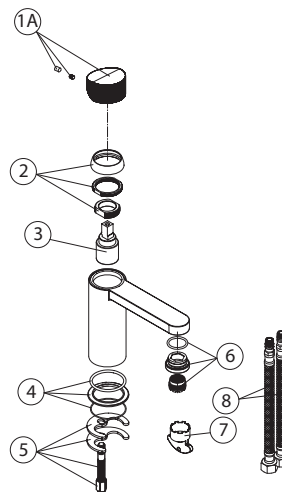

100190483 copper

Basin mixer with rib handle and Ø25 mm ceramic cartridge 500mm hoses 3/8" . Flow rate is 5 l/min at 3 bar

Spare parts

Versión: 1 : A00

POS.	SAP	ART.	RRP*
1	100236357	TONO BASIN/BID/HIGH RIB HANDLE B COPPER	-
2	100236329	TONO BASIN MIXER CARTRID. COVER B COPPER	-
3	100129745	25 MM KEROX CART. WITHOUT DISTRIBUTOR	-
4	100236366	TONO BASIN-BID MIXER BASE TRIM B COPPER	-
5	100236450	TONO BASIN MIXER FIXINGS B	-
6	100236367	TONO BASIN MIXER CAP+AERATOR B COPPER	-
7	100202276	TONO BAS/BIDET/H.SPOUT/SSQ./RD.AERE KEY	-
8	100236420	HOSES TONO BASIN/BIDET MIXER	-

Versión: 2 : B01

POS.	SAP	ART.	RRP*
1	100301699	MAN ESTRIADA. MON TONO LAV/BID/C.ALTO CO	-
2	100287312	TUERCA EMB. CUBREC. MON.TONO LAV. COB	-
3	100129745	25 MM KEROX CART. WITHOUT DISTRIBUTOR	-
4	100301967	BASE EMB MON.TONO LAVABO-BIDET COB	-
5	100236450	TONO BASIN MIXER FIXINGS B	-
6	100302011	CASQUILLO AIREAD MON. TONO LAV COB	-
7	100202276	TONO BAS/BIDET/H.SPOUT/SSQ./RD.AERE KEY	-
8	100236420	HOSES TONO BASIN/BIDET MIXER	-
9	100226820	TONO HIGH SPOUT AERATOR KEY	-