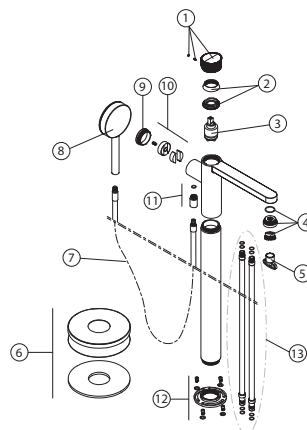

100190612 titanium

Floor mounted single lever bath mixer with magnetic support for handshower 100184791. Ø40 mm Noken Tri-Control ceramic cartridge and built-in diverter.

Spare parts

Versión: 1 : A00

POS.	SAP	ART.	RRP*
1	100285789	TONO FLOOR MOUNTED MIXER RIB HANDLE TIT	-
2	100285788	TONO FLOOR MOUNTED MIXER CARTR COVER TIT	-
3	100202320	TONO FLOOR MOUNT. MIXER 40MM CARTRIDGE	-
4	100285822	TONO FLOOR MOUNTED MIXER CAP+AERATOR TIT	-
5	100202317	TONO FLOOR MOUNTED AERATOR KEY	-
6	100285852	TONO FLOOR MOUNTED BASE TRIM TIT	-
7	100238775	TONO HOSE 1.5 M TITANIUM	-
8	100190667	TONO HANDSHOWER 100MM TIT.	-
9	100202342	TONO THERMOST. RUBBER PAD SUPPORT	-
10	100202331	TONO F.MOUNT. MAGNETIC SUPPORT MECHANISM	-
11	100285823	TONO FLOOR MOUNTED BASE TRIM COP	-
12	100202321	TONO FLOOR MOUNTED FIXINGS	-
13	100267534	REP. TUBOS RIGIDOS INT TONO PAV	-

Versión: 2 : B01

POS.	SAP	ART.	RRP*
1	100285789	TONO FLOOR MOUNTED MIXER RIB HANDLE TIT	-
2	100285788	TONO FLOOR MOUNTED MIXER CARTR COVER TIT	-
3	100202320	TONO FLOOR MOUNT. MIXER 40MM CARTRIDGE	-
4	100285822	TONO FLOOR MOUNTED MIXER CAP+AERATOR TIT	-

5	100202317	TONO FLOOR MOUNTED AERATOR KEY	-
6	100285852	TONO FLOOR MOUNTED BASE TRIM TIT	-
7	100238775	TONO HOSE 1.5 M TITANIUM	-
8	100190667	TONO HANDSHOWER 100MM TIT.	-
9	100202342	TONO THERMOST. RUBBER PAD SUPPORT	-
10	100202331	TONO F.MOUNT. MAGNETIC SUPPORT MECHANISM	-
11	100285823	TONO FLOOR MOUNTED BASE TRIM COP	-
12	100202321	TONO FLOOR MOUNTED FIXINGS	-
13	100267534	REP. TUBOS RIGIDOS INT TONO PAV	-