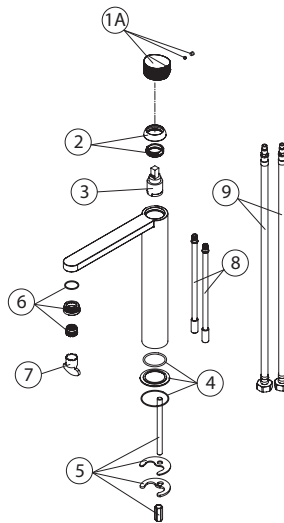

## 100190615 copper

High spout basin mixer with rib handle . Ø25 mm ceramic cartridge 500mm hoses 3/8" . Flow rate is 5 l/min at 3 bar

### Spare parts

#### Versión: 1 : A00

POS.	SAP	ART.	RRP*
1	100236357	TONO BASIN/BID/HIGH RIB HANDLE B COPPER	-
2	100236329	TONO BASIN MIXER CARTRID. COVER B COPPER	-
3	100129745	25 MM KEROX CART. WITHOUT DISTRIBUTOR	-
4	100236366	TONO BASIN-BID MIXER BASE TRIM B COPPER	-
5	100236450	TONO BASIN MIXER FIXINGS B	-
6	100236367	TONO BASIN MIXER CAP+AERATOR B COPPER	-
7	100202276	TONO BAS/BIDET/H.SPOUT/SSQ./RD.AERE KEY	-
9	100236421	HOSES TONO HIGH SPOUT BASIN MIXER	-
10	100226820	TONO HIGH SPOUT AERATOR KEY	-

#### Versión: 2 : B01

POS.	SAP	ART.	RRP*
1	100301699	MAN ESTRIADA. MON TONO LAV/BID/C.ALTO CO	-
2	100339917	TRIM+NUT TONO HIGH SPOUT COP	-
3	100129745	25 MM KEROX CART. WITHOUT DISTRIBUTOR	-
4	100301967	BASE EMB MON.TONO LAVABO-BIDET COB	-
5	100236450	TONO BASIN MIXER FIXINGS B	-
6	100302011	CASQUILLO AIREAD MON. TONO LAV COB	-
7	100202276	TONO BAS/BIDET/H.SPOUT/SSQ./RD.AERE KEY	-
8	100202310	TONO H.SPOUT INLET COPPER PIPES TONO	-
9	100113753	JUEGO DE LATIGUILLOS FINOS LARGOS	-