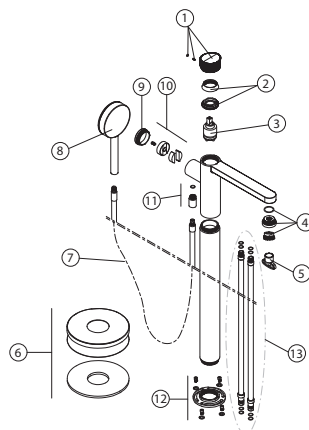

100190636 copper

Floor mounted single lever bath mixer with magnetic support for handshower 100184791. Ø40 mm Noken Tri-Control ceramic cartridge and built-in diverter.

Spare parts

Versión: 1 : A01

POS.	SAP	ART.	RRP*
1	100285795	TONO FLOOR MOUNTED MIXER RIB HANDLE COP	-
2	100285851	TONO FLOOR MOUNTED MIXER CARTR COVER COP	-
3	100202320	TONO FLOOR MOUNT. MIXER 40MM CARTRIDGE	-
4	100285860	TONO FLOOR MOUNTED MIXER CAP+AERATOR COP	-
5	100202317	TONO FLOOR MOUNTED AERATOR KEY	-
6	100285842	TONO FLOOR MOUNTED BASE TRIM COP	-
7	100238767	TONO HOSE 1.5 M CUPPER	-
8	100190648	TONO HANDSHOWER 100MM COPPER	-
9	100202342	TONO THERMOST. RUBBER PAD SUPPORT	-
10	100202331	TONO F.MOUNT. MAGNETIC SUPPORT MECHANISM	-
11	100285813	TONO F.MOUNTED SUPPLY ELBOW COP	-
12	100202321	TONO FLOOR MOUNTED FIXINGS	-
13	100267534	REP. TUBOS RIGIDOS INT TONO PAV	-

Versión: 2 : B01

POS.	SAP	ART.	RRP*
1	100285795	TONO FLOOR MOUNTED MIXER RIB HANDLE COP	-
2	100285851	TONO FLOOR MOUNTED MIXER CARTR COVER COP	-
3	100202320	TONO FLOOR MOUNT. MIXER 40MM CARTRIDGE	-
4	100285860	TONO FLOOR MOUNTED MIXER CAP+AERATOR COP	-

5	100202317	TONO FLOOR MOUNTED AERATOR KEY	-
6	100285842	TONO FLOOR MOUNTED BASE TRIM COP	-
7	100238767	TONO HOSE 1.5 M CUPPER	-
8	100190648	TONO HANDSHOWER 100MM COPPER	-
9	100202342	TONO THERMOST. RUBBER PAD SUPPORT	-
10	100202331	TONO F.MOUNT. MAGNETIC SUPPORT MECHANISM	-
11	100285813	TONO F.MOUNTED SUPPLY ELBOW COP	-
12	100202321	TONO FLOOR MOUNTED FIXINGS	-
13	100267534	REP. TUBOS RIGIDOS INT TONO PAV	-