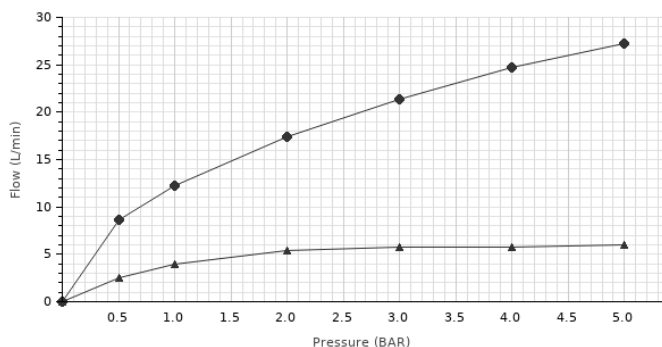

Designed by  
**FOSTER + PARTNERS**

**Description**

External part for thermostatic set. includes water supply and magnetic support. Includes handshower and flexible hose.

**Finish**

**Other Finishes**

**Flow rate diagramme**

| Pressure (bar)               | 0 | 0.5  | 1     | 2     | 3     | 4     | 5     |
|------------------------------|---|------|-------|-------|-------|-------|-------|
| Flow - Bath (l/min) (±15%)   | 0 | 8.65 | 12.27 | 17.44 | 21.39 | 24.68 | 27.25 |
| Flow - Shower (l/min) (±15%) | 0 | 2.56 | 3.9   | 5.37  | 5.7   | 5.76  | 5.99  |

◆ Bath (l/min) ▲ Shower (l/min)

**Technical drawing**

Dimensions in mm