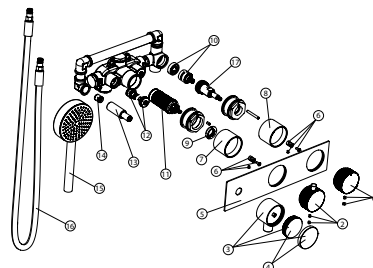

100190646 titanium

External part for thermostatic set. includes water supply and magnetic support. Includes handshower and flexible hose.

Spare parts

Versión: 1 : A00

POS.	SAP	ART.	RRP*
9	100046424	ANILLO LIMIT.TEMP.TERM.BASIC	-
10	100212006	DIVERTER CARTRIDGE 2 WAYS SOFT	-
11	100212004	THERM. CARTRIDGE TONO	-
12	100060455	FILTRO TERMOST. ENC. BASIC	-
13	100212001	NUT FOR WATER OUTLER TONO THERM.	-
14	100211958	CHECK VALVE TONO THERM.	-
16	100202330	TONO F.MOUNT/THERM. 1,5M FLEX HOSE	-
17	100060452	TUERCA PARA INVERSOR TERMOSTATICA 2/3 SA	-

Versión: 2 : B01

POS.	SAP	ART.	RRP*
1	100285828	REP. INVERSOR TERM TONO TIT	-
2	100285807	REP. MANETA TERM. TONO TIT	-
3	100285840	REP HAND SHOWER HOLDER THERM TONO TIT	-
4	100210509	REP RUBBER HAND SH HOLDER THERM TONO CHR	-
5	100285819	WALL PLATE TONO THERM. TIT	-
7	100285829	TEMPERATURE TRIM TONO THERM. TIT	-
8	100285831	DIVERTER TRIM TONO THERM. TIT	-
9	100046424	ANILLO LIMIT.TEMP.TERM.BASIC	-
10	100212006	DIVERTER CARTRIDGE 2 WAYS SOFT	-
11	100212004	THERM. CARTRIDGE TONO	-

Versión: 3 : a01

POS.	SAP	ART.	RRP*
1	100285828	REP. INVERSOR TERM TONO TIT	-
2	100285807	REP. MANETA TERM. TONO TIT	-
3	100285840	REP HAND SHOWER HOLDER THERM TONO TIT	-
4	100210509	REP RUBBER HAND SH HOLDER THERM TONO CHR	-
5	100285819	WALL PLATE TONO THERM. TIT	-
6	100211972	FIXING PARTS FOR TONO THERM. HANDLE	-
7	100285829	TEMPERATURE TRIM TONO THERM. TIT	-
8	100285831	DIVERTER TRIM TONO THERM. TIT	-
9	100046424	ANILLO LIMIT.TEMP.TERM.BASIC	-
10	100212006	DIVERTER CARTRIDGE 2 WAYS SOFT	-
11	100212004	THERM. CARTRIDGE TONO	-
12	100060455	FILTRO TERMOST. ENC. BASIC	-
13	100212001	NUT FOR WATER OUTLER TONO THERM.	-
14	100211958	CHECK VALVE TONO THERM.	-
15	100190667	TONO HANDSHOWER 100MM TIT.	-
16	100238775	TONO HOSE 1.5 M TITANIUM	-
17	100060452	TUERCA PARA INVERSOR TERMOSTATICA 2/3 SA	-