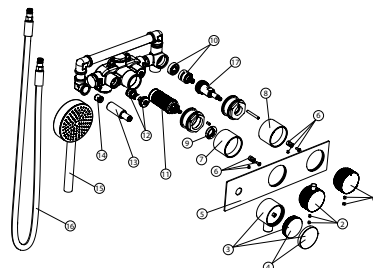

## 100190680 copper

External part for thermostatic set. includes water supply and magnetic support. Includes handshower and flexible hose.

### Spare parts

#### Versión: 1 : A00

POS.	SAP	ART.	RRP*
9	100046424	ANILLO LIMIT.TEMP.TERM.BASIC	-
10	100212006	DIVERTER CARTRIDGE 2 WAYS SOFT	-
11	100212004	THERM. CARTRIDGE TONO	-
12	100060455	FILTRO TERMOST. ENC. BASIC	-
13	100212001	NUT FOR WATER OUTLER TONO THERM.	-
14	100211958	CHECK VALVE TONO THERM.	-
16	100238767	TONO HOSE 1.5 M CUPPER	-
17	100060452	TUERCA PARA INVERSOR TERMOSTATICA 2/3 SA	-

#### Versión: 2 : B01

POS.	SAP	ART.	RRP*
9	100285809	REP. INVERSOR TERM TONO COB	-
10	100285808	REP. MANETA TERM. TONO COB	-
11	100285818	REP HAND SHOWER HOLDER THERM TONO COP	-
12	100210509	REP RUBBER HAND SH HOLDER THERM TONO CHR	-
13	100285794	WALL PLATE TONO THERM. COP	-
14	100211958	CHECK VALVE TONO THERM.	-
16	100285850	TEMPERATURE TRIM TONO THERM. COP	-
17	100285841	DIVERTER TRIM TONO THERM. COP	-
18	100046424	ANILLO LIMIT.TEMP.TERM.BASIC	-
19	100212006	DIVERTER CARTRIDGE 2 WAYS SOFT	-