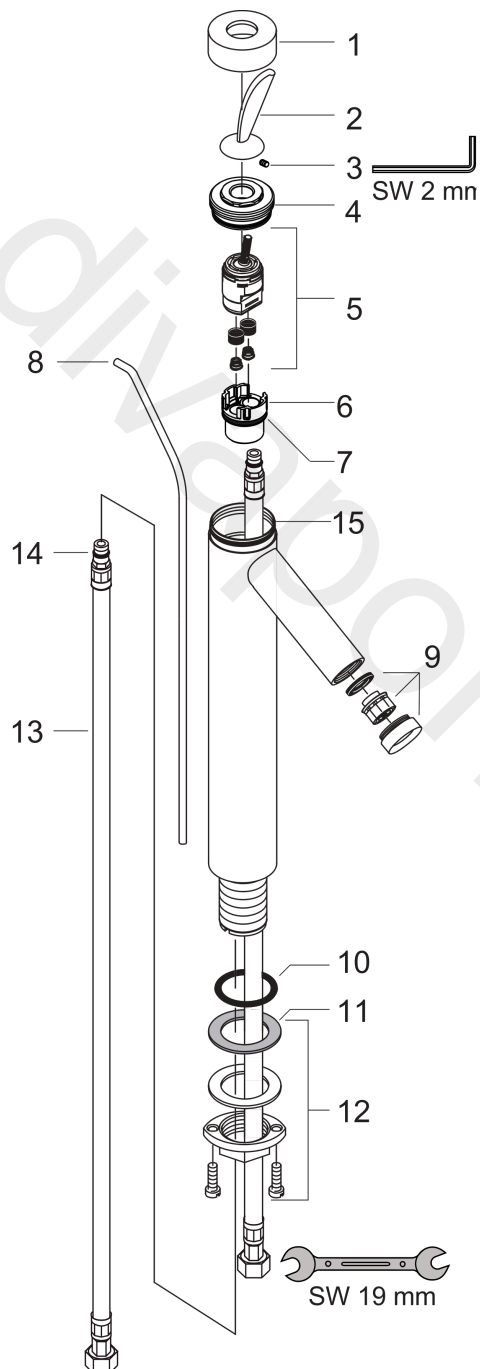

AXOR Starck Classic
Single lever basin mixer 220 for wash bowls with pop-up waste set
Surfaces: Article Number: **10020000**

Exploded Drawing

Year of production: **10/10 - 09/12**

AXOR Starck Classic
Single lever basin mixer 220 for wash bowls with pop-up waste set
 Surfaces: Article Number: **10020000**

Spare part list

Year of production: **10/10 - 09/12**

Pos.		Article Number	Price	PU
1	flange	96427000	£ 25,00	1
2	handle	10090000	£ 64,00	1
3	hollow set screw M4x6	97767000	£ 3,30	1
4	nut	97717000	£ 35,00	1
5	cartridge, assy	96339000	£ 79,00	1
6	adapter for cartridge	97396000	£ 16,10	1
7	O-ring 26x2	98147000	£ 3,30	1
8	pop up rod	94006000	£ 35,00	1
9	aerator M24x1 (7 l/min)	94005000	£ 25,00	1
10	O-ring 34x4	98155000	£ 3,30	1
11	lever collar	97548000	£ 3,30	1
12	fixing set (Ø 32)	13961000	£ 25,00	1
13	connection hose 900 mm M8x0,75 G3/8	96316000	£ 43,00	1
14	O-ring 7x1,5	98422000	£ 3,30	1
15	O-ring 42x1,5	98171000	£ 3,30	1
a	pop up waste	94139000	£ 96,00	1
b	lever arm 340mm (ball-Ø15mm)	96004000	-	1
c	fixation extension 35 mm	13898000	£ 79,00	1
d	service tool	98755000	£ 370,00	1