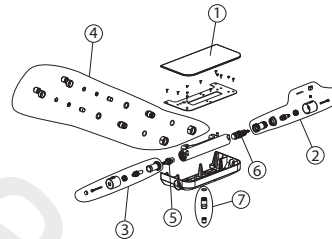

## 100207950 Chrom\_white

Wall mounted exposed thermostatic shower mixer 1/2" with white glass shelf and wax thermostatic element. Built Non-return valve included and safety stop at 38°C. Centre distance 150 +/-15 mm. Flow rate 17,6 l/m at 3 bar

### Spare parts

POS.	SAP	ART.	RRP*
1	100212033	REP. WHITE GLASS THERM PURE LINE	-
2	100212034	REP. TEMP HANDLE THERM PURE LINE	-
3	100212035	REP FLOW HANDLE THERM PURE LINE	-
4	100212043	REP S-ELBOWS THERM PURE LINE	-
5	100212044	REP. CARTRIDGE FLOW THERM PURE LINE	-
6	100212016	REP. CARTRIDGE TEMP THERM PURE LINE	-
7	100212028	REP CON+CHECK VALV+JOINT THER PURE LINE	-