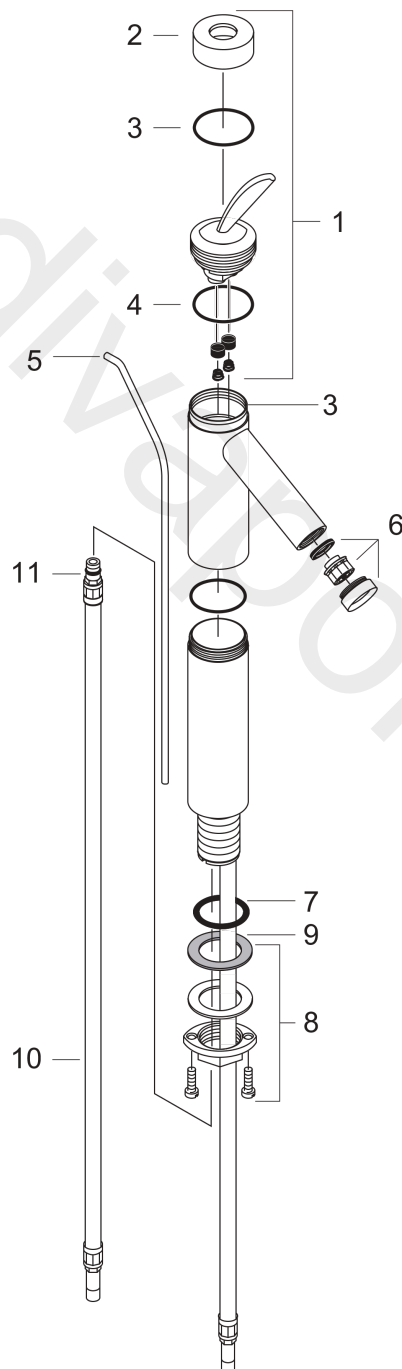

AXOR Starck Classic
Single lever basin mixer 220 for wash bowls with pop-up waste set
Surfaces: Article Number: **10020810**

Exploded Drawing

Year of production: **07/00 - 12/00**

AXOR Starck Classic
Single lever basin mixer 220 for wash bowls with pop-up waste set
 Surfaces: Article Number: **10020810**

Spare part list

Year of production: **07/00 - 12/00**

Pos.		Article Number	Price	PU
1	cartridge, assy with handle	94004810	£ 173,00	1
2	flange	96427810	£ 35,00	1
3	O-ring 42x1,5	98171000	£ 3,30	1
4	O-ring 35x2	92604000	£ 6,10	1
5	pop up rod	94006810	£ 51,00	1
6	aerator M24x1 (7 l/min)	94005810	£ 35,00	1
7	O-ring 34x4	98155000	£ 3,30	1
8	fixing set (Ø 32)	13961000	£ 25,00	1
9	lever collar	97548000	£ 3,30	1
10	connection hose 900 mm M8x0,75 G3/8	96316000	£ 43,00	1
11	O-ring 7x1,5	98422000	£ 3,30	1
a	lever arm 340mm (ball-Ø15mm)	96004000	-	1
b	pop up waste	94139810	£ 173,00	1
c	fixation extension 35 mm	13898000	£ 79,00	1