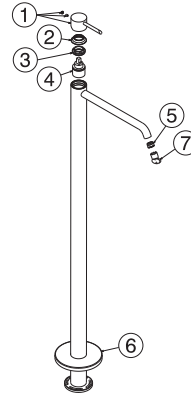

## 100208363 Matt black

Floor mounted single lever basin mixer. Ø35 mm ceramic cartridge. Cold-water opening. Flow rate 5 L/min at 3 bar. It has to be purchased together with floormounted Smart box 100149141

### Spare parts

POS.	SAP	ART.	RRP*
1	100209649	MANETA MONOMANDO PAVIMENTO ROUND CR	-
2	100209602	EMB. TUERCA. CARTUCHO ROUND PAV. CROMO	-
3	100209603	TUERCA CARTUCHO ROUND PAV.	-
4	100202303	TONO BIDET MIXER 35MM CARTRIDGE	-
5	100151822	5L/MIN CONC. AERATOR TJ	-
6	100209592	BASE ROUND PAV. CROMO	-
7	100081787	LLAVE AIREADOR ENCASTRADO INTERMEDIO	-