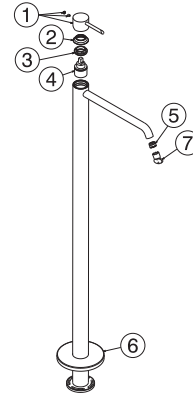

100208374 chrome

Floor mounted single lever basin mixer. Ø35 mm ceramic cartridge. Cold-water opening. Flow rate 5 L/min at 3 bar. It has to be purchased together with floormounted Smart box 100149141

Spare parts

POS.	SAP	ART.	RRP*
1	100209649	MANETA MONOMANDO PAVIMENTO ROUND CR	-
2	100209602	EMB. TUERCA. CARTUCHO ROUND PAV. CROMO	-
3	100209603	TUERCA CARTUCHO ROUND PAV.	-
4	100202303	TONO BIDET MIXER 35MM CARTRIDGE	-
5	100151822	5L/MIN CONC. AERATOR TJ	-
6	100209592	BASE ROUND PAV. CROMO	-
7	100081787	LLAVE AIREADOR ENCASTRADO INTERMEDIO	-