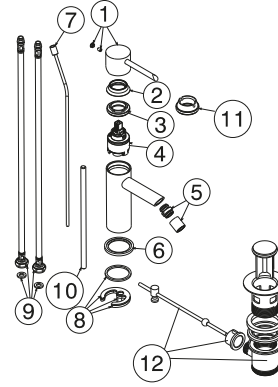

100208380 Matt black

Single lever bidet mixer with Ø35 mm ceramic cartridge, 3/8" connections, 370 mm. long hoses, pop-up waste set 1 1/4" and "plus" aerator. Cold-water opening. Flow rate 5 l/min. at 3 bar.

Spare parts

| POS. | SAP | ART. | RRP* |
|------|-----------|---|------|
| 1 | 100209586 | MANETA MONOMANDO LAV/BID ROUND NEGRO | - |
| 4 | 100202303 | TONO BIDET MIXER 35MM CARTRIDGE | - |
| 5 | 100209519 | ROTULA CON AIREADOR BIDE ROUND NEGRO | - |
| 6 | 100209621 | BASE MONOMANDO LAV/BID ROUND NEGRO | - |
| 7 | 100091169 | NEGRO VARILLA VERTICAL LAV. URBAN NEGRO | - |
| 8 | 100209520 | FIJACION LAVABO/BIDE ROUND | - |
| 9 | 100331394 | REUTILIZAR 101 | - |
| 10 | 100209511 | ESPARRAGO FIJACION ROUND LAV. ALT 200MM | - |
| 11 | 100209521 | TUERCA EMB. CARTUCHO ROUND EXT. NEGRO | - |
| 12 | 100271461 | POP UP WASTE 1 1/4" BLACK | - |