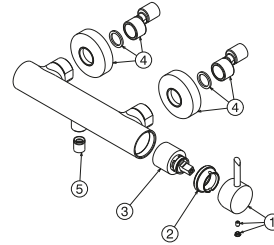

## 100209415 chrome

Wall mounted exposed shower mixer with Ø35 mm ceramic cartridge and 1/2" connections. Centre distance 150 +/-15 mm. Flow rate 22,11 l/min. at 3 bar.

### Spare parts

POS.	SAP	ART.	RRP*
1	100209597	MANETA EXTERNOS ROUND CROMO	-
2	100039645	EMB.FIJ TRIS LAV/BID/BD/D/LAV C A 16951	-
3	100040148	CARTRIDGE K35 WITHOUT DIST.& HOT LIMIT	-
4	100209541	EMB. EXCENTRICA ROUND CROMO	-
5	100153407	USA NON RETURN VALVE LOUNGE BATH SHOWER	-