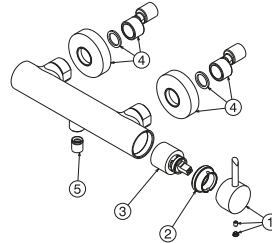

## 100209448 Matt black

Wall mounted exposed shower mixer with Ø35 mm ceramic cartridge and 1/2" connections. Centre distance 150 +/-15 mm. Flow rate 22,11 l/min. at 3 bar.

### Spare parts

POS.	SAP	ART.	RRP*
1	100209655	MANETA EXTERNOS ROUND NEGRO	-
2	100209521	TUERCA EMB. CARTUCHO ROUND EXT. NEGRO	-
3	100040148	CARTRIDGE K35 WITHOUT DIST.& HOT LIMIT	-
4	100209540	EMB. EXCENTRICA ROUND NEGRO	-
5	100153407	USA NON RETURN VALVE LOUNGE BATH SHOWER	-
20	100291603	LLAVE TUERCA CART. ROUND LAV/EXT NEGRO	-