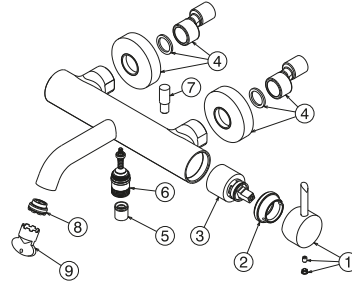

100209449 chrome

Wall mounted exposed bath shower mixer with Ø35 mm ceramic cartridge, 1/2" connections, semi-automatic diverter and "plus" aerator. Centre distance 150+/-15 mm. Flow rate for shower: 20,96 l/min. at 3 bar and flow rate bath: 15,98 l/min. at 3 bar.

Spare parts

POS.	SAP	ART.	RRP*
1	100209597	MANETA EXTERNOS ROUND CROMO	-
2	100039645	EMB.FIJ TRIS LAV/BID/BD/D/LAV C A 16951	-
3	100040148	CARTRIDGE K35 WITHOUT DIST.& HOT LIMIT	-
4	100209541	EMB. EXCENTRICA ROUND CROMO	-
5	100153407	USA NON RETURN VALVE LOUNGE BATH SHOWER	-
6	100209604	INVERSOR ROUND EXT B/D	-
7	100209630	EMB. INVERSOR ROUND EXT. B/D CROMO	-
8	100209656	AIREADOR BAÑO ROUND	-
9	100087641	LLAVE AIREADOR ENCASTRADO INTERM. JR	-