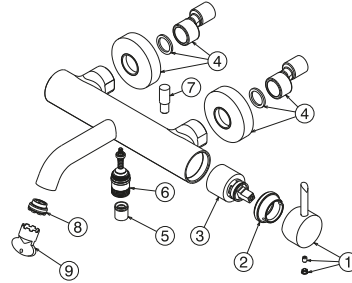

100209455 Matt black

Wall mounted exposed bath shower mixer with Ø35 mm ceramic cartridge, 1/2" connections, semi-automatic diverter and "plus" aerator. Centre distance 150+/-15 mm. Flow rate for shower: 20,96 l/min. at 3 bar and flow rate bath: 15,98 l/min. at 3 bar.

Spare parts

POS.	SAP	ART.	RRP*
1	100209655	MANETA EXTERNOS ROUND NEGRO	-
2	100209521	TUERCA EMB. CARTUCHO ROUND EXT. NEGRO	-
3	100040148	CARTRIDGE K35 WITHOUT DIST. & HOT LIMIT	-
4	100209540	EMB. EXCENTRICA ROUND NEGRO	-
5	100153407	USA NON RETURN VALVE LOUNGE BATH SHOWER	-
6	100315922	INVERSOR ROUND EXT B/D NEGRO	-
7	100209612	EMB. INVERSOR ROUND EXT. B/D NEGRO	-
8	100209656	AIREADOR BAÑO ROUND	-
9	100087641	LLAVE AIREADOR ENCASTRADO INTERM. JR	-
20	100291603	LLAVE TUERCA CART. ROUND LAV/EXT NEGRO	-