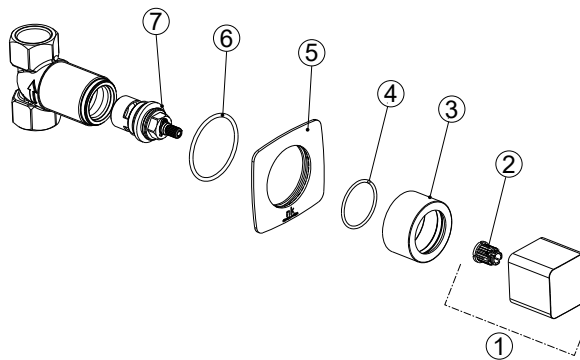

## 100209819 titanium

Wall mounted stop valve 3/4". Flow rate 73 l/min. at 3 bar.

### Extension kit

OPTION	SAP	FINISH	DIMENSION
1	100295506	TITANIUM	30 mm

### Spare parts

POS.	SAP	ART.	RRP*
1	100266842	HANDLE STOP VALVE LOUNGE TITANIUM	-
2	100066742	INSERTO PLASTICO MEZCLAD.TERMO.CLIP13X20	-
3	100266838	FIXING STOP VALVE LOUNGE TITANIUM	-
4	100103127	O-RING FRONT SOFT STOP VALVE	-
5	100266855	PLATE STOP VALVE LOUNGE TITANIUM	-
6	100103129	O-RING BACK SOFT	-
7	100039526	MONTURA CER.FUTURE REGUL CAUDAL/ I/BA	-