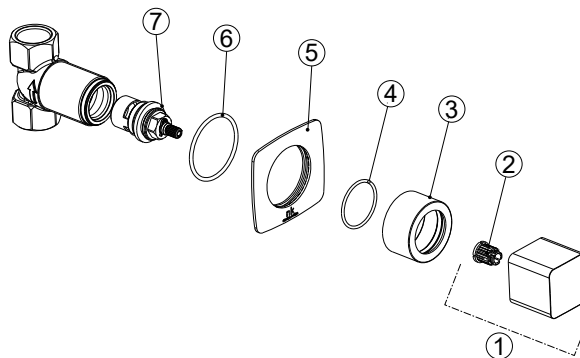

## 100209822 copper

Wall mounted stop valve 3/4". Flow rate 73 l/min. at 3 bar.

### Extension kit

OPTION	SAP	FINISH	DIMENSION
1	100295532	COPPER	30 mm

### Spare parts

POS.	SAP	ART.	RRP*
1	100266829	HANDLE STOP VALVE LOUNGE COPPER	-
2	100066742	INSERTO PLASTICO MEZCLAD.TERMO.CLIP13X20	-
3	100266851	FIXING STOP VALVE LOUNGE COPPER	-
4	100103127	O-RING FRONT SOFT STOP VALVE	-
5	100266854	PLATE STOP VALVE LOUNGE COPPER	-
6	100103129	O-RING BACK SOFT	-
7	100039526	MONTURA CER.FUTURE REGUL CAUDAL/ I/BA	-