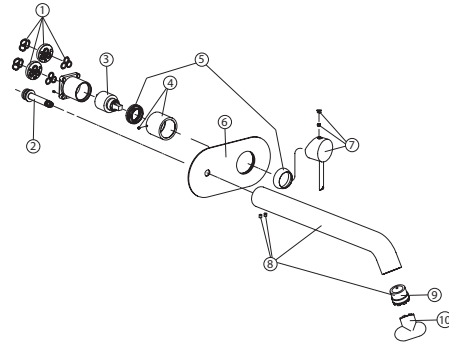

100210548 chrome

Single lever basin mixer trim kit. . Ø35 mm ceramic cartridge. Without pop up waste. Flow rate 5 L/min at 3 bar. Possibility of vertical and horizontal installation.

Spare parts

POS.	SAP	ART.	RRP*
1	100155277	INSTALLATION DISKS SMART BOX BASIN	-
2	100155285	SPOUT CONNECTOR SMART BOX BASIN	-
3	100130677	CART.H.FLOW K35 WITHOUT DIST.& HOT LIMIT	-
4	100112836	CUBRE CART. REDONDO PROJECT LINE ENC. CR	-
5	100108411	NUT + TRIM PROJECT LINE CHROME	-
6	100213245	ROUND PLATE TRIM BUILT BAS MIX CHR	-
7	100212031	HANDLE ROUND CONC. MIXER CHR	-
8	100213272	ROUND SPOUT BUILT BAS MIX	-
9	100151822	5L/MIN CONC. AERATOR TJ	-
10	100081787	LLAVE AIREADOR ENCASTRADO INTERMEDIO	-