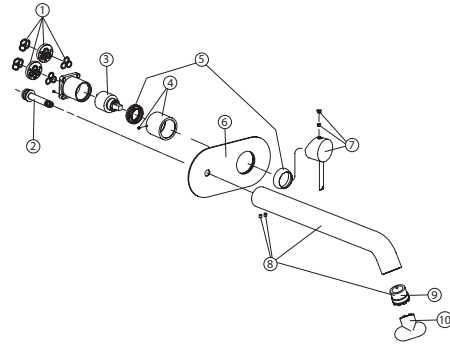

100210549 Matt black

Single lever basin mixer trim kit. . Ø35 mm ceramic cartridge. Without pop up waste. Flow rate 5 L/min at 3 bar. Possibility of vertical and horizontal installation.

Spare parts

POS.	SAP	ART.	RRP*
1	100155277	INSTALLATION DISKS SMART BOX BASIN	-
2	100155285	SPOUT CONNECTOR SMART BOX BASIN	-
3	100130677	CART.H.FLOW K35 WITHOUT DIST.& HOT LIMIT	-
4	100148125	ROUND CARTRIDGE COVER PROJECT LINE BLACK	-
5	100148124	NUT + TRIM PROJECT LINE BLACK	-
6	100213264	ROUND PLATE TRIM BUILT BAS MIX BLACK	-
7	100212025	HANDLE ROUND CONC. MIXER BLACK	-
8	100213247	ROUND SPOUT BUILT BAS MIX BLACK	-
9	100151822	5L/MIN CONC. AERATOR TJ	-
10	100081787	LLAVE AIREADOR ENCASTRADO INTERMEDIO	-