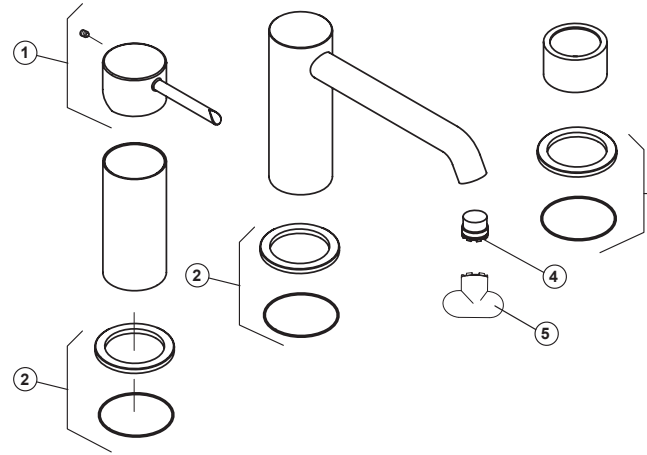

100210605 chrome

External part 3-piece bathtub installation battery

Spare parts

POS.	SAP	ART.	RRP*
1	100214381	HANDLE ROUND DECKMOUNTED CHROME	-
2	100214391	BASE ROUND DECKMOUNTED CHROME	-
3	100214382	REP. HANDSHO CHROME ROUND BATHTUB/COLUMN	-
4	100220107	AERATOR ROUND DECK MOUNTED	-
5	100081788	LLAVE AIREADOR ENCASTRADO PEQUEÑO	-