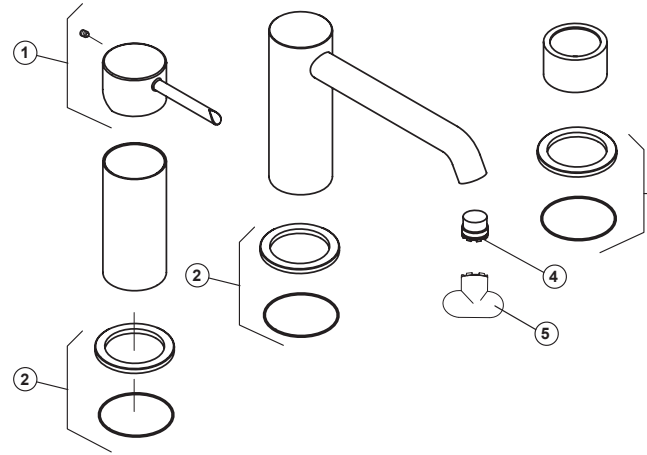

100210650 Matt black

External part 3-piece bathtub installation battery

Spare parts

POS.	SAP	ART.	RRP*
1	100270355	HANDLE ROUND DECKMOUNTED BLACK	-
2	100270364	BASE ROUND INSTALACIÓN BAÑERA NEGRO	-
3	100213256	MINIMAL HANDSHOWER BLACK	-
4	100220107	AERATOR ROUND DECK MOUNTED	-
5	100081788	LLAVE AIREADOR ENCASTRADO PEQUEÑO	-