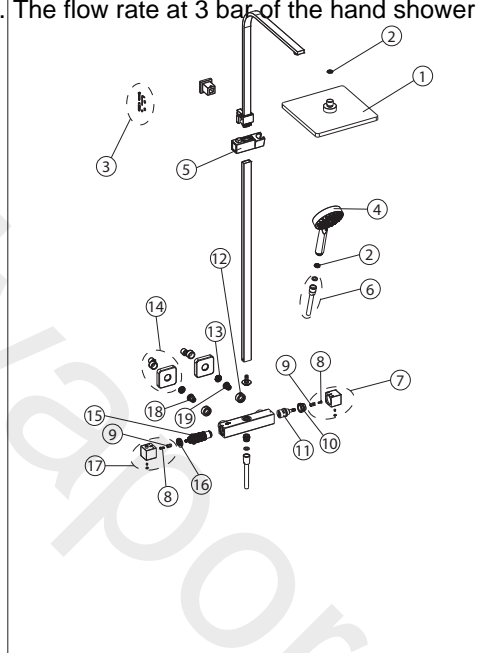

100220133 chrome

Thermostatic shower column with built-in wax thermoelement with savetouch technology, square shower head, telescopic slide rail with slider bracket and additional "JOY S" hand shower. With connections of 1/2" and with a distance of 150±20mm between them. It includes non-return valve and safety stop at 38°C. The flow rate at 3 bar of the hand shower is 8,29l/min and of the shower head 8,45 l/min.

Spare parts

Versión: 1 : A00

POS.	SAP	ART.	RRP*
1	100304844	ROCIADOR TEC SQUARE 36X24CM CR	-
2	100072961	LIMITADOR 9L/MIN DUCHA	-
3	100285131	FIJACION PARED TEC SQUARE	-
4	250038690	TELEDUCHA JOY	-
5	100285113	SOPORTE MANETA ORIENT. TEC SQUARE CR	-
6	100137847	150CM SILVER FL SHOW.HOSE PVCTWIST FREE	-
7	100285101	MANETA INVER. TEC SQUARE TERMO CR	-
8	100285090	HANDLE SCREW CONNECTOR TEC ROUND MIX	-
9	100285114	CONECTOR MANETA TEC SQUARE TERM.	-
10	250034513	TUERCA-GUIA DESVIADOR IPSO SQUARE MIX	-
11	250034501	CARTUCHO DESVIADOR IPSO SQUARE MIX	-
12	250037385	TUERCA GRIFERIA ICON SQUARE TERM CR	-
13	100143704	FILTRO TERMOST.EXT.D.Y B.D.BASIC	-
14	250036746	KIT FLORON EXCENTRICAS ICON SQUARE CR	-
15	100157729	CARTUCHO TERMOSTATICO PLASTICO HB F-LARG	-
16	100046424	ANILLO LIMIT.TEMP.TERM.BASIC	-
17	100285084	MANETA TEMPER. TEC SQUARE MIX TERM CR	-