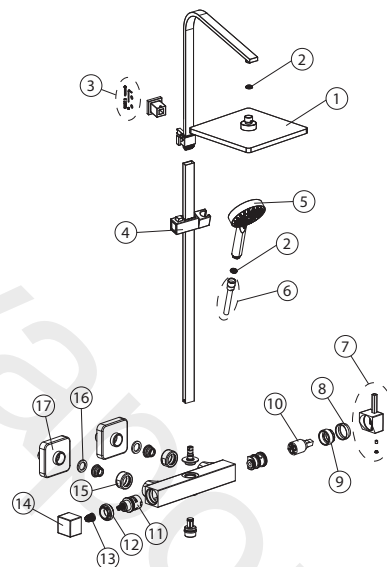

100220151 chrome

Shower column with mixer taps with savetouch technology, square shower head, telescopic slide rail with slider bracket and additional "JOY S" hand shower. With connections of 1/2 "and with a distance of 150±20mm between them. It includes a non-return valve. The flow rate at 3 bar of the hand shower is 7,68l/min and of the shower head 8,25 l/min.

Spare parts

Versión: 1 : A00

POS.	SAP	ART.	RRP*
1	100304844	ROCIADOR TEC SQUARE 36X24CM CR	-
2	100072961	LIMITADOR 9L/MIN DUCHA	-
3	100285131	FIJACION PARED TEC SQUARE	-
4	100285113	SOPORTE MANETA ORIENT. TEC SQUARE CR	-
5	250038690	TELEDUCHA JOY	-
6	100137847	150CM SILVER FL SHOW.HOSE PVCTWIST FREE	-
7	100285083	MANETA MEZCLADOR TEC SQUARE MONO CR	-
8	100285123	EMB. CARTUCHO TEC SQUARE MONO CR	-
9	100285049	TUERCA FIJACION CART. TEC SQUARE MONO	-
10	100285059	CARTUCHO TEC SQUARE MONO	-
11	100267714	INVERSOR COLUMNA MONM. TEC ROUND	-
12	100259558	CARTRIDGE NUT ICON ROUND MIX SL	-
13	100066742	INSERTO PLASTICO MEZCLAD.TERMO.CLIP13X20	-
14	100285120	MANETA INVER. TEC SQUARE MONO CR	-
15	250037385	TUERCA GRIFERIA ICON SQUARE TERM CR	-
16	250036744	JUNTA 24X16X2,7 NBR	-
17	250036746	KIT FLORON EXCENTRICAS ICON SQUARE CR	-