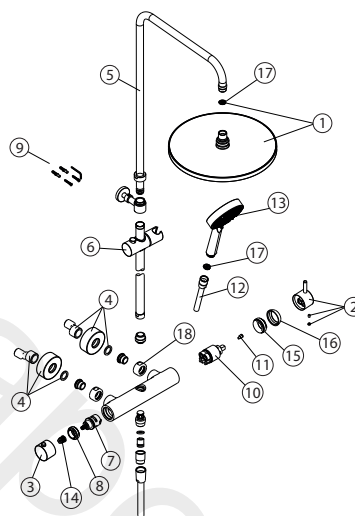

100220160 chrome

Shower column with mixer taps with savetouch technology, round shower head, telescopic slide rail with slider hand shower bracket and "JOY S" hand shower. With connections of 1/2" and with a distance of 150±20mm between them. It includes a non-return valve. The flow rate at 3 bar of the hand shower is 7,83l/min and of the shower head 8,65 l/min.

Spare parts

Versión: 1 : A00

| POS. | SAP | ART. | RRP* |
|------|-----------|--|------|
| 1 | 100267657 | SHOWER HEAD TEC ROUND COLUMN CHR | - |
| 2 | 100267732 | MAN TEMP. COLUMNA MONM. TEC ROUND CR | - |
| 3 | 100267721 | MANETA INV COLUM.MONM. TEC ROUND CR | - |
| 4 | 100264299 | TRIM + S-UNION ICON ROUND MIX SL CHR | - |
| 5 | 250036759 | TUBO SUPERIOR ICON | - |
| 6 | 250036755 | SOPORTE DESLIZANTE ICON | - |
| 7 | 100267714 | INVERSOR COLUMNA MONM. TEC ROUND | - |
| 8 | 100259558 | CARTRIDGE NUT ICON ROUND MIX SL | - |
| 9 | 100267689 | KIT FIJACION SOPOR. TUBO COLUM.TEC ROUND | - |
| 10 | 250036766 | CARTUCHO ECO MONOMANDO ICON | - |
| 11 | 100259566 | CARTRIDGE ADAPTOR ICON ROUND MIX | - |
| 12 | 100137847 | 150CM SILVER FL SHOW.HOSE PVCTWIST FREE | - |
| 13 | 250038690 | TELEDUCHA JOY | - |
| 14 | 100066742 | INSERTO PLASTICO MEZCLAD.TERMO.CLIP13X20 | - |
| 15 | 250036769 | GUIA FIJACION MONOMANDO ICON | - |
| 16 | 250036767 | CUBRE CARTUCHO MONOMANDO ICON ROUND | - |
| 17 | 100072961 | LIMITADOR 9L/MIN DUCHA | - |
| 18 | 250037385 | TUERCA GRIFERIA ICON SQUARE TERM CR | - |