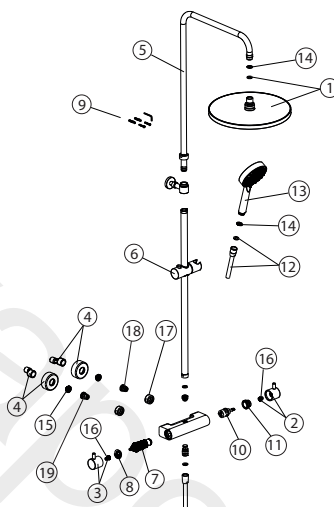

100220170 chrome

Thermostatic shower column with built-in wax thermoelement with savetouch technology, round shower head, telescopic slide rail with slider bracket and "JOY S" hand shower. With connections of 1/2" and with a distance of 150±20mm between them. It includes non-return valve and safety stop at 38°C. The flow rate at 3 bar of the hand shower is 8,84l/min and of the shower head 8,68 l/min.

Spare parts

POS.	SAP	ART.	RRP*
1	100267657	SHOWER HEAD TEC ROUND COLUMN CHR	-
2	100267707	DIVERTER HANDLE TEC ROUND SL COLUMN CHR	-
3	100267712	MANETA TEMP. COLUMNA TERM. TEC ROUND CR	-
4	100060771	EMB.PARED TERM.EXT. BASIC	-
5	250036759	TUBO SUPERIOR ICON	-
6	250036755	SOPORTE DESLIZANTE ICON	-
7	100157729	CARTUCHO TERMOSTATICO PLASTICO HB F-LARG	-
8	100046424	ANILLO LIMIT.TEMP.TERM.BASIC	-
9	100267689	KIT FIJACION SOPOR. TUBO COLUM.TEC ROUND	-
10	250034501	CARTUCHO DESVIADOR IPSO SQUARE MIX	-
11	250034513	TUERCA-GUIA DESVIADOR IPSO SQUARE MIX	-
12	100137847	150CM SILVER FL SHOW.HOSE PVCTWIST FREE	-
13	250038690	TELEDUCHA JOY	-
14	100072961	LIMITADOR 9L/MIN DUCHA	-
15	100143704	FILTRO TERMOST.EXT.D.Y B.D.BASIC	-
16	100285058	HANDLE CONNECTOR TEC ROUND MIX	-
17	250037385	TUERCA GRIFERIA ICON SQUARE TERM CR	-
18	250023963	ANTIRRETORNO COLUMNA IPSO	-
19	250036742	ANTIRRETORNO ICON SQUARE AC	-